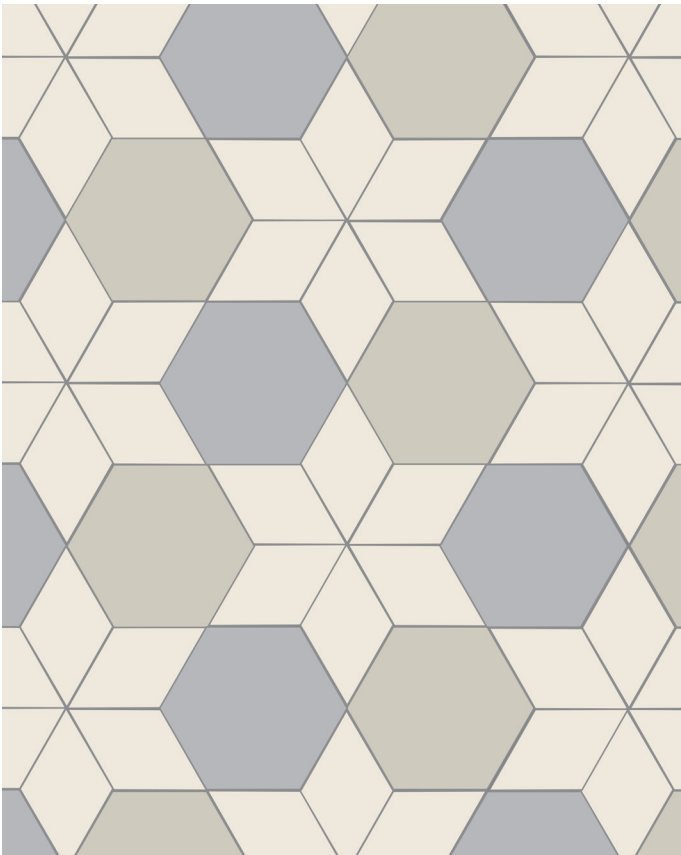

Tiles per square metre (10 <sup>3</sup>/<sub>4</sub> square feet) based on pattern swatch:

SAMPLE*	SHAPE	COLOUR	CODE	SIZE (mm)	SIZE (inches)	QTY
	Hexagon	Chester Mews	7538V	185x185	7 <sup>1</sup> / <sub>4</sub> x7 <sup>1</sup> / <sub>4</sub>	9
	Hexagon	Grey	6838V	185x185	7 <sup>1</sup> / <sub>4</sub> x7 <sup>1</sup> / <sub>4</sub>	9
	Diamond	Dover White	7139V	182x105	7 <sup>1</sup> / <sub>8</sub> x4 <sup>1</sup> / <sub>8</sub>	50

\* not shown to scale

for more setting shots please see the latest  
 Victorian Floor Tile brochure